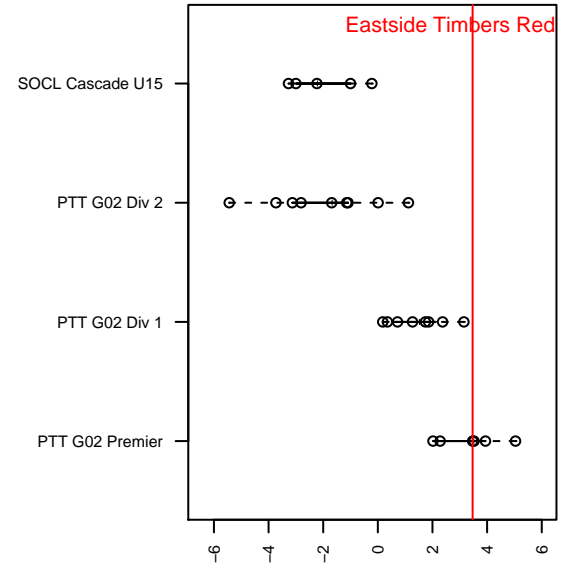

Eastside Timbers Red G02

Eastside Timbers
 Gresham, OR
 G02 total strength=1545
 attack=25.68 defense=6.8
 fall league = PTT G02 Premier
 spr league = Win OYS G02 Premier
 notes= Hearts

alt names used:
 EASTSIDE TIMBERS '02G RED (OR)
 Eastside Timbers 02G Red
 EASTSIDE TIMBERS '02G RED (OR)
 Eastside Timbers 02G Red
 ET 03 Hearts
 EASTSIDE TIMBERS '02G RED (OR)
 Eastside Timbers 02G Red
 Eastside Timbers 02G Red

**attack and defense variance (black dot)
relative to other teams
and top 10 in region**

**attack and defense rating
relative to others at age
and all opponents in last 13 months**

Performance relative to 13 month average