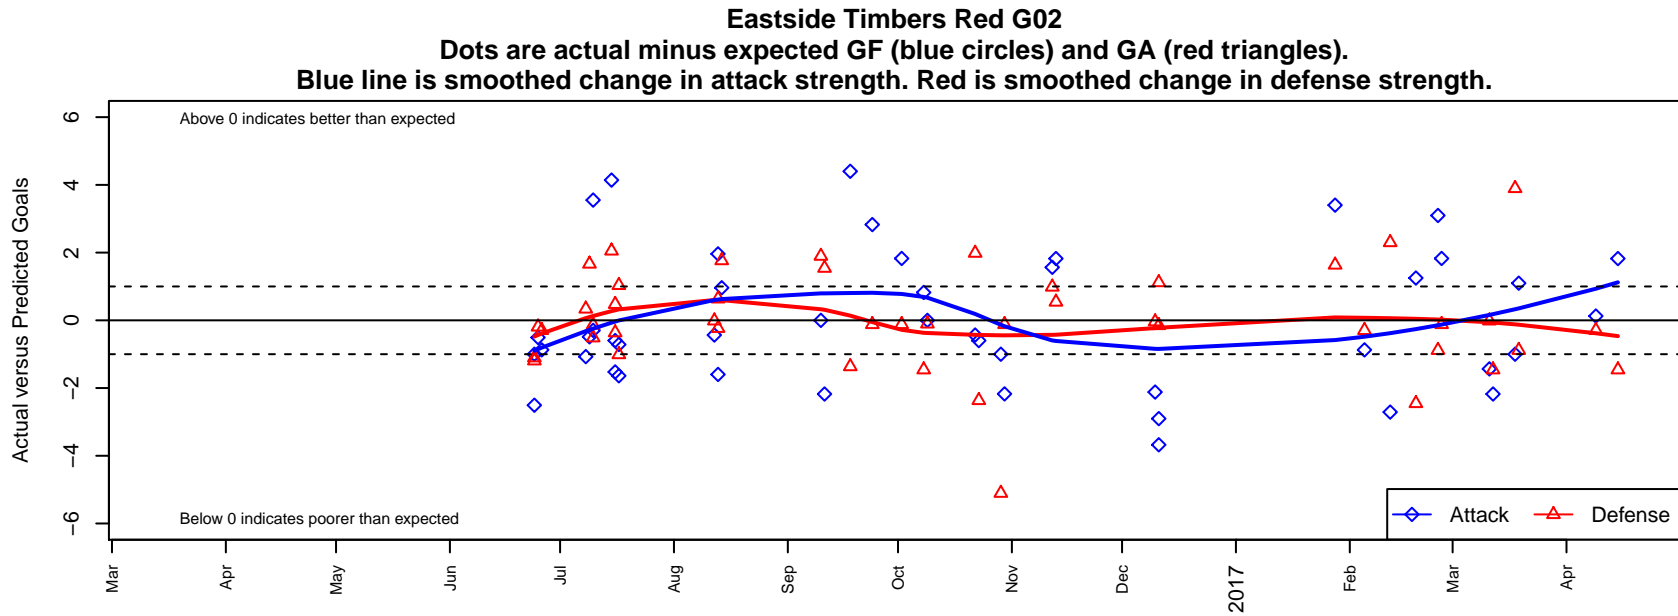

Eastside Timbers Red G02

Eastside Timbers
 Gresham, OR
 G02 total strength=1545
 attack=25.68 defense=6.8
 fall league = PTT G02 Premier
 spr league = Win OYS G02 Premier
 notes= Hearts

alt names used:
 EASTSIDE TIMBERS '02G RED (OR)
 Eastside Timbers 02G Red
 EASTSIDE TIMBERS '02G RED (OR)
 Eastside Timbers 02G Red
 ET 03 Hearts
 EASTSIDE TIMBERS '02G RED (OR)
 Eastside Timbers 02G Red
 Eastside Timbers 02G Red

**attack and defense variance (black dot)
relative to other teams
and top 10 in region**

**attack and defense rating
relative to others at age
and all opponents in last 13 months**

Performance relative to 13 month average