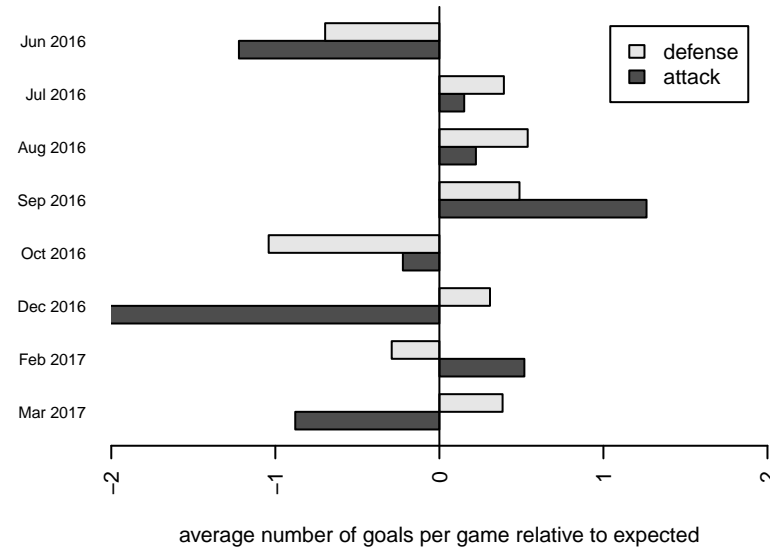

Performance relative to 13 month average