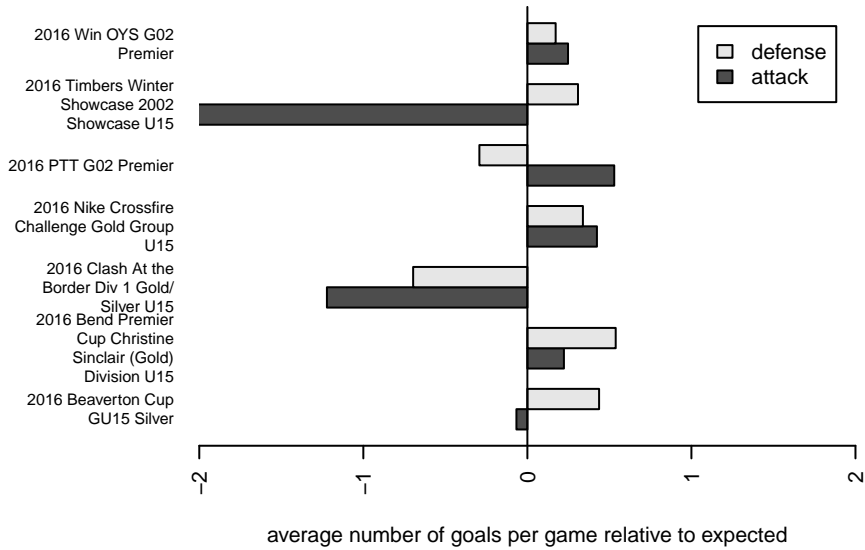

Eastside Timbers Red G02

Eastside Timbers
 Gresham, OR
 G02 total strength=1545
 attack=25.68 defense=6.8
 fall league = PTT G02 Premier
 spr league = Win OYS G02 Premier
 notes= Hearts

alt names used:
 EASTSIDE TIMBERS '02G RED (OR)
 Eastside Timbers 02G Red
 EASTSIDE TIMBERS '02G RED (OR)
 Eastside Timbers 02G Red
 ET 03 Hearts
 EASTSIDE TIMBERS '02G RED (OR)
 Eastside Timbers 02G Red
 Eastside Timbers 02G Red

Venues played:
 2016 Clash At the Border Div 1 Gold/Silver U15
 2016 Nike Crossfire Challenge Gold Group U15
 2016 Beaverton Cup GU15 Silver
 2016 Bend Premier Cup Christine Sinclair (Gold)
 2016 PTT G02 Premier
 2016 Timbers Winter Showcase 2002 Showcas
 2016 Win OYS G02 Premier
 2016 OYS State Cup G02

**attack and defense variance (black dot)
relative to other teams
and top 10 in region**

**attack and defense rating
relative to others at age
and all opponents in last 13 months**

Performance relative to 13 month average